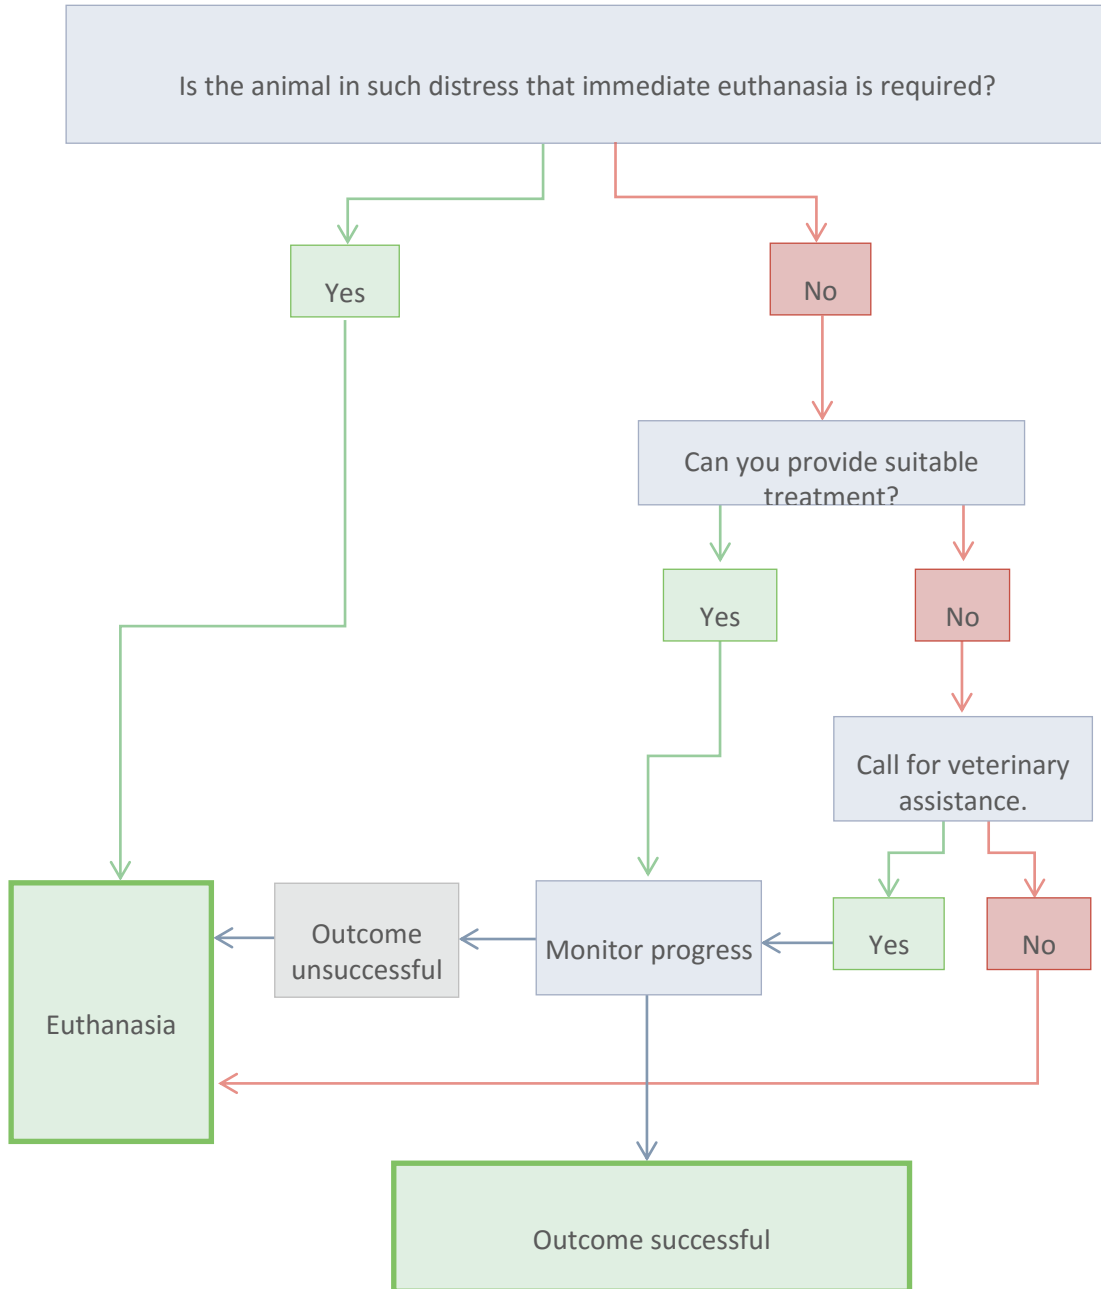

Euthanasia Decision Tree

Corresponds with requirements AW4.18 and AW4.1

Based on the 'Casualty Sheep', Sheep Veterinary Society.